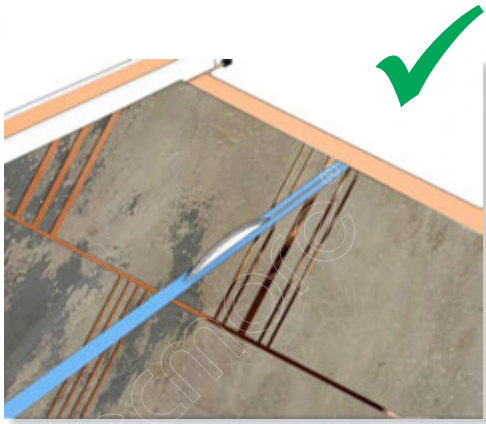

Application / Installation Guidelines

Adhesive

Apply a generous even coat of adhesive to the product, immediately wipe off excess glue with a soft damp cloth, and dry with clean soft cloth afterwards to avoid adhesive from getting in front of the product, Being extra careful to avoid damages on sheet's face surface, apply the decorative panel after polish and finish work has completed. Please apply paper tape on side by side to fix the sheet perfectly.

Cutting & Trimming

To avoid damage, don't use hand saw. Sheet surface must be face-up when cutting, to avoid chipping, trim with cutting machine (Circular saw min, 6000rpm).

Cleaning and Care

Wipe the area using a soft cloth.

Nailing & Drilling

For fixation panels avoid nailing and if it is necessary be careful to nail in the right place without damaging design.

Seam

If gaps occur at the joints, use approximate colour fillet. Immediately remove any excess filler. Wipe off but avoid scratching the surface.

*Being a processed and handmade product , the colour may vary slightly.