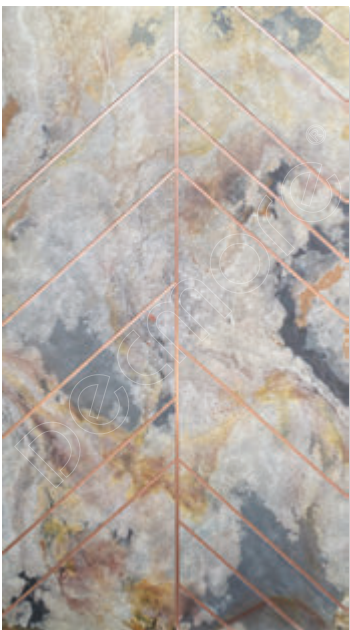

Autumn Dreams / Matt Profile

SA-M26S