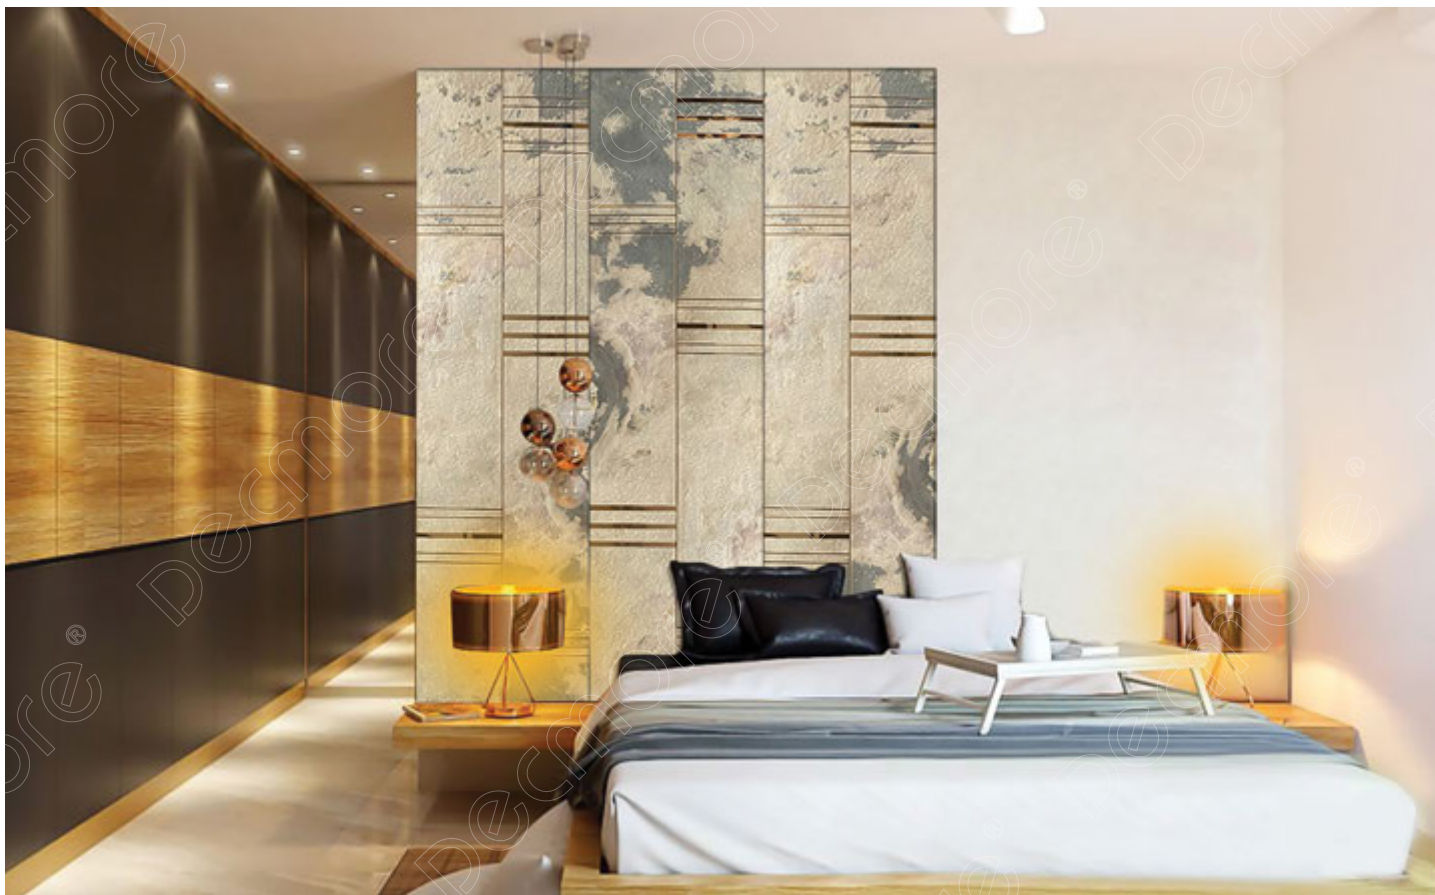

SA-G59/16S